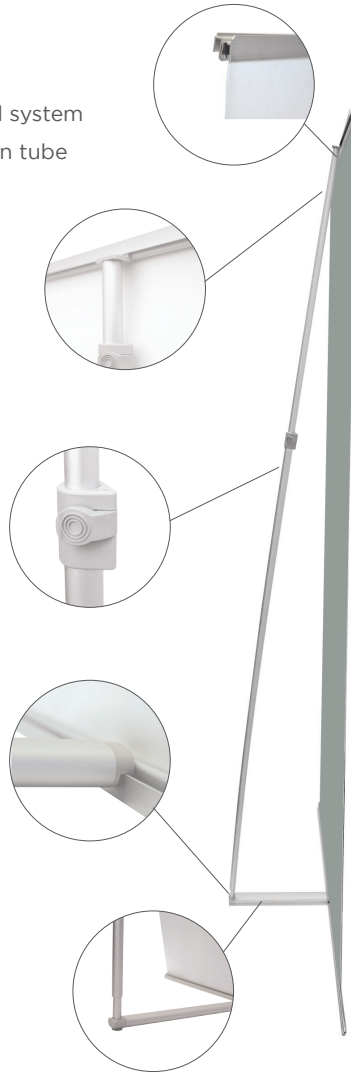

## PREMIUM L-TENSION

- Adjustable height
- Finish: **Silver**
- Graphic is held with top and bottom clamp rail system
- Carrying case included, with graphic protection tube

(Optional)  
**MAGNETIC TOP CLAMP CONNECTOR**  
CAT-DRAMCS

Item	Finish	Viewable Area		Hardware Only			Print Only			Hardware + Print		
		W	H	1-2	3-5	6+	1-2	3-5	6+	1-2	3-5	6+
CAT-DLS15	Silver	15"	33.5"	\$54	\$50	\$46	\$42	\$40	\$38	\$96	\$90	\$84
CAT-DLS24	Silver	23.5"	85"	\$70	\$66	\$60	\$76	\$76	\$76	\$146	\$142	\$136
CAT-DLS34	Silver	33.5"	85"	\$82	\$78	\$70	\$99	\$99	\$99	\$181	\$177	\$169